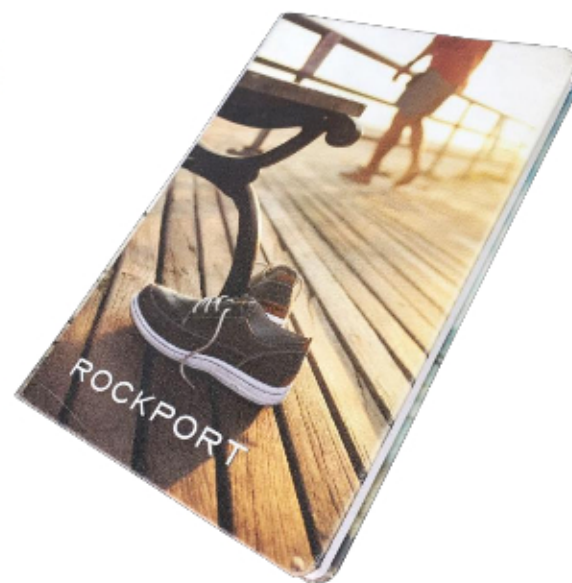

.IMPRESIÓN DIRECTA EN CURPIEL