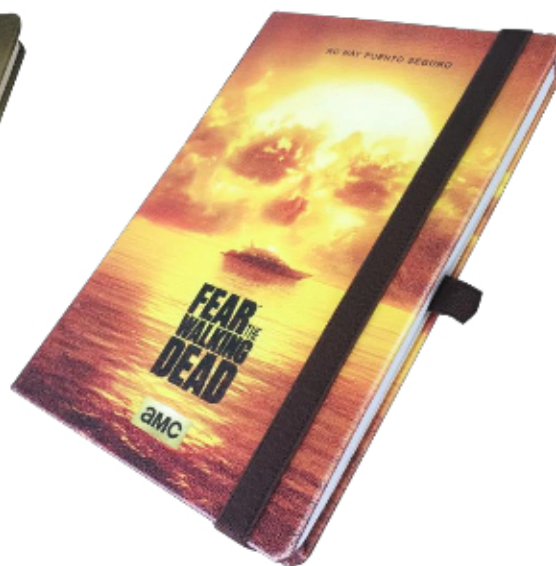

.IMPRESIÓN DIRECTA EN CURPIEL