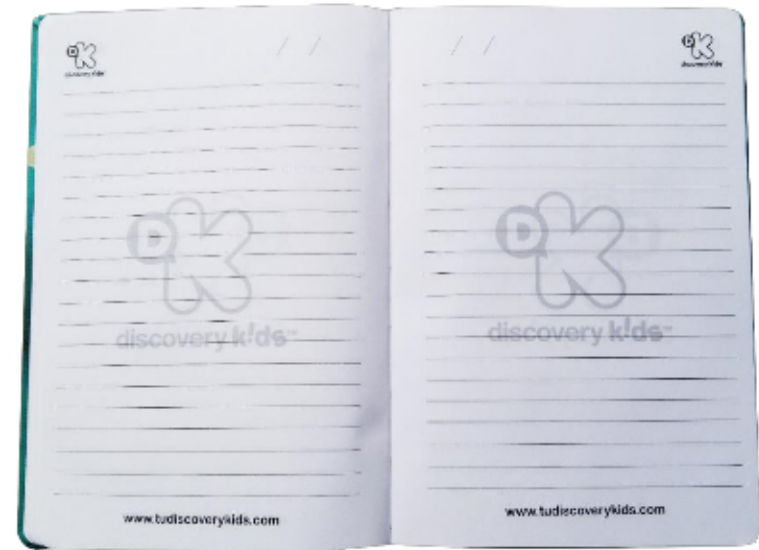

.IMPRESIÓN DIRECTA EN CURPIEL

Exteriores a todo color e interiores personalizados con tu logo en fondo de agua